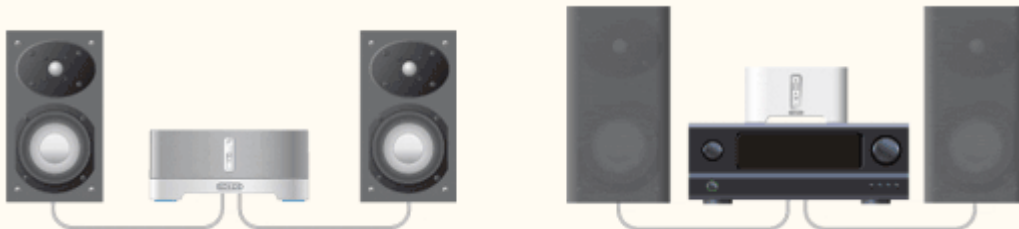

Connect a ZoneBridge or ZonePlayer to your broadband router.

Access music from your collection, online or both.

Add more ZonePlayers wirelessly. Up to 32 rooms.

Wirelessly control all your music and all your rooms.